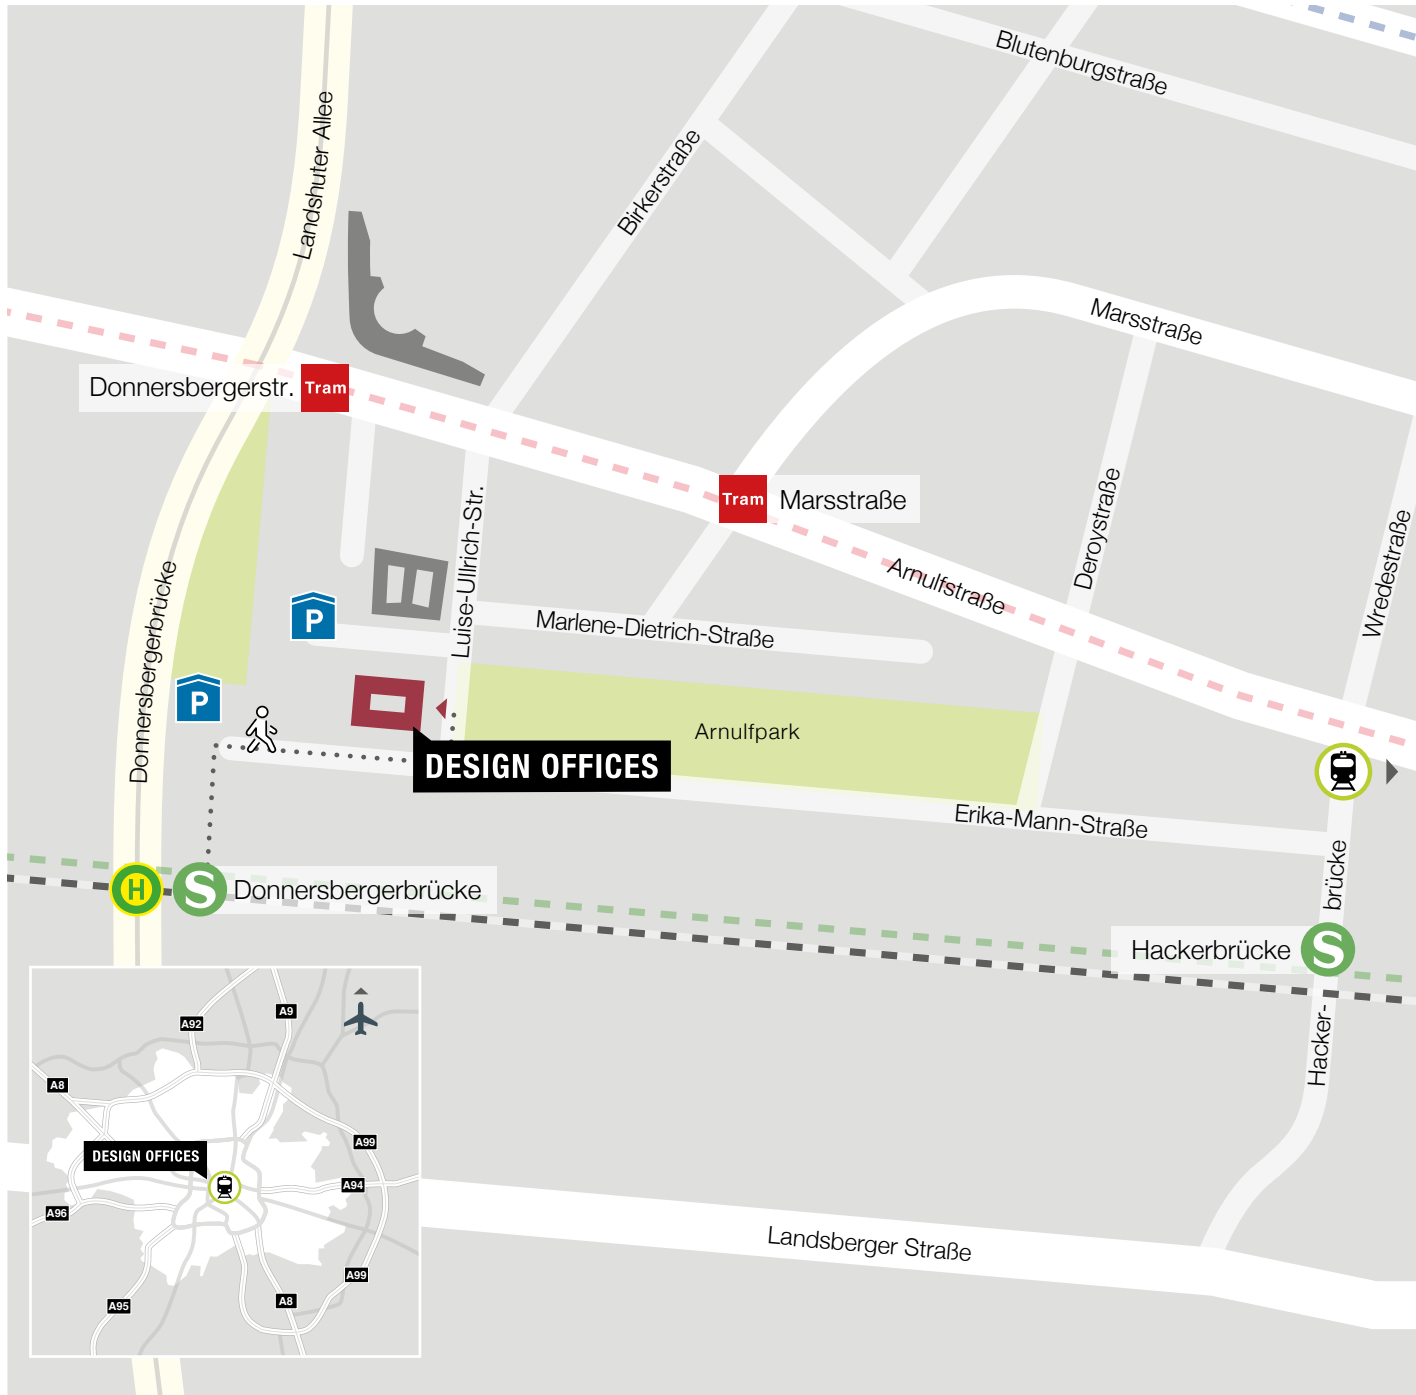

DIRECTIONS

Design Offices München Arnulfpark

Public transportation:

- Donnersbergerbrücke | 350 m 🚶
  (Suburban train towards Pasing, Bus 53 & 63)
- Donnersbergerstraße | 350 m 🚶
  (Tram 16, 17)

Arrival by car:

via A8, A9, A95, A96, A99 or the Mittlerer Ring

Parking:

- „Park One“ at Nove
  (Lilli-Palmer-Straße 2)
- Parking place „Donnersbergerbrücke“
  (Access and exit via Erika-Mann-Straße)

Address:

Design Offices München Arnulfpark
Luise-Ullrich-Straße 20
80636 München

Contact:

Phone: +49 89 5506280
muenchen.arnulfpark@designoffices.de
www.designoffices.de

DESIGN OFFICES