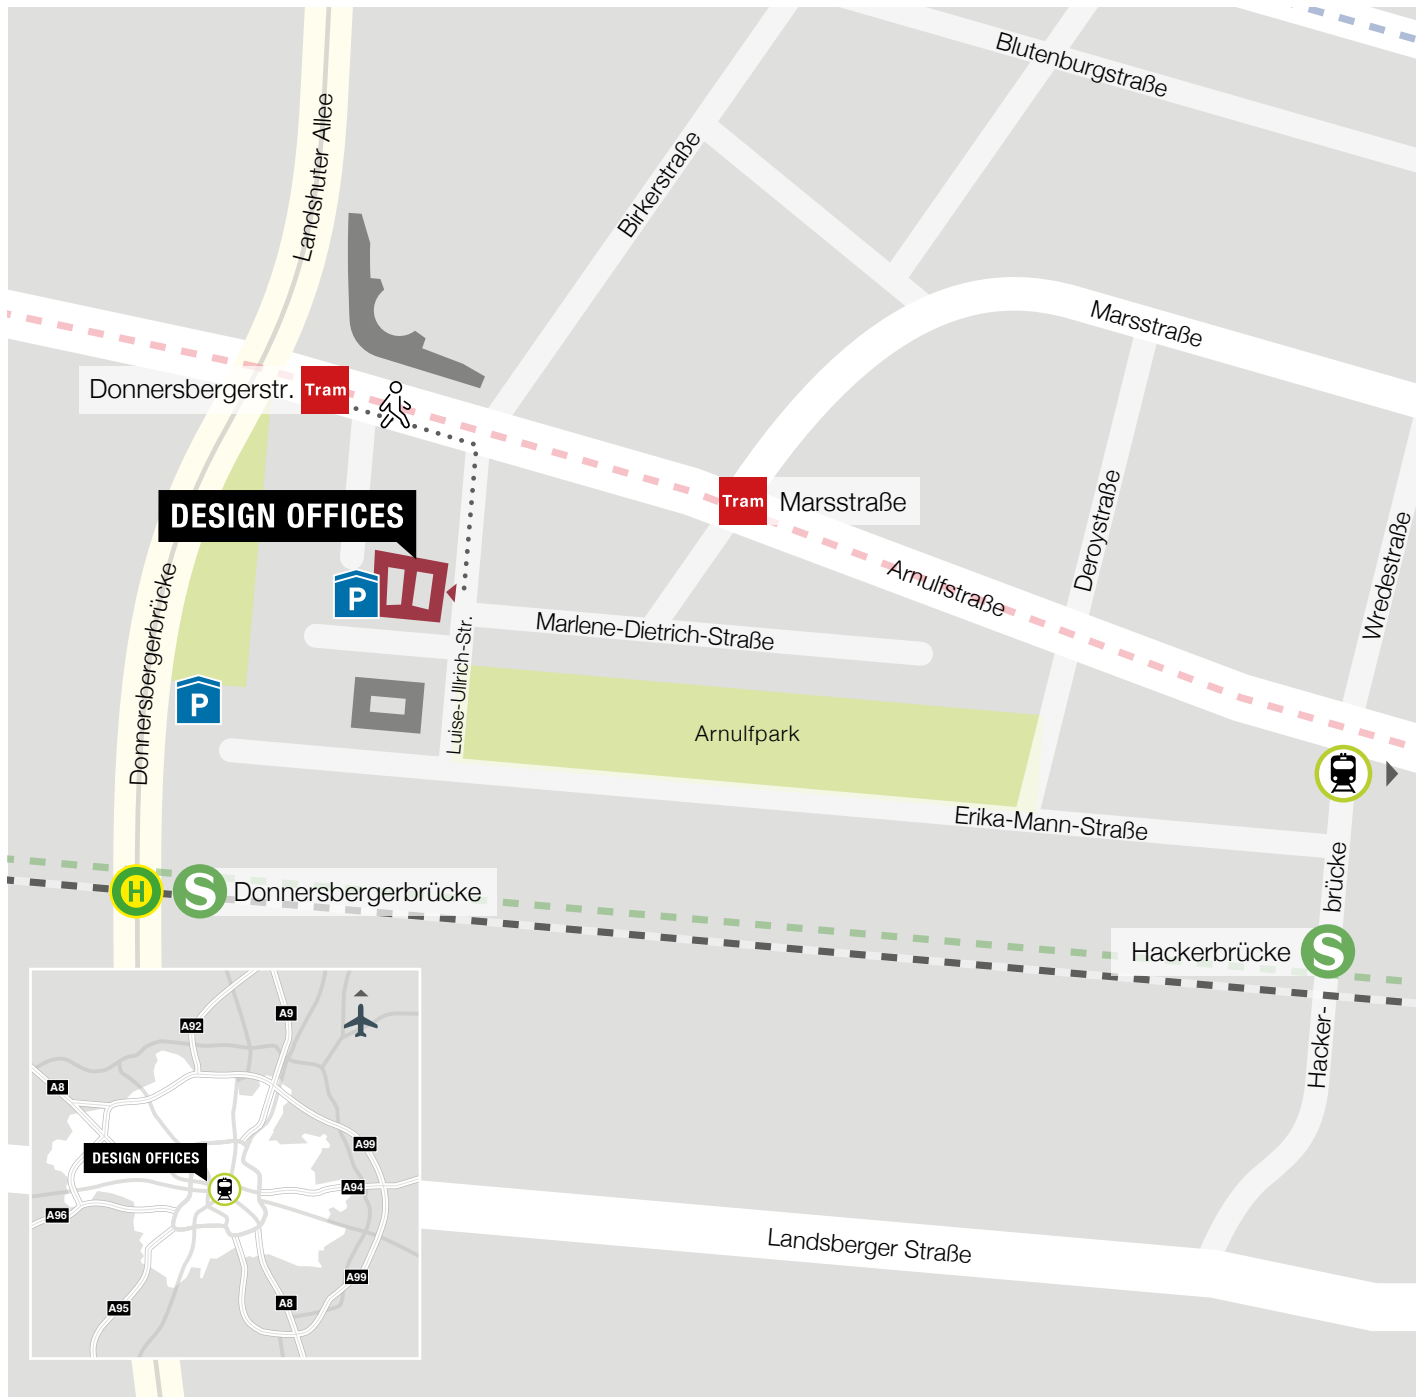

DIRECTIONS

Design Offices München Nove

Public transportation:

Donnersbergerstraße | 250 m
(Tram 16, 17)

Donnersbergerbrücke | 450 m
(Suburban train towards Pasing, Bus 53 & 63)

Arrival by car:

via A8, A9, A95, A96, A99 or the Mittlerer Ring

Parking:

„Park One“ at Nove
(Lilli-Palmer-Straße 2)
Parking place „Donnersbergerbrücke“
(Access and exit via Erika-Mann-Straße)

Address:

Design Offices München Nove
Luise-Ullrich-Straße 14
80636 München

Contact:

Phone: +49 89 2620710
muenchen.nove@designoffices.de
www.designoffices.de

DESIGN OFFICES